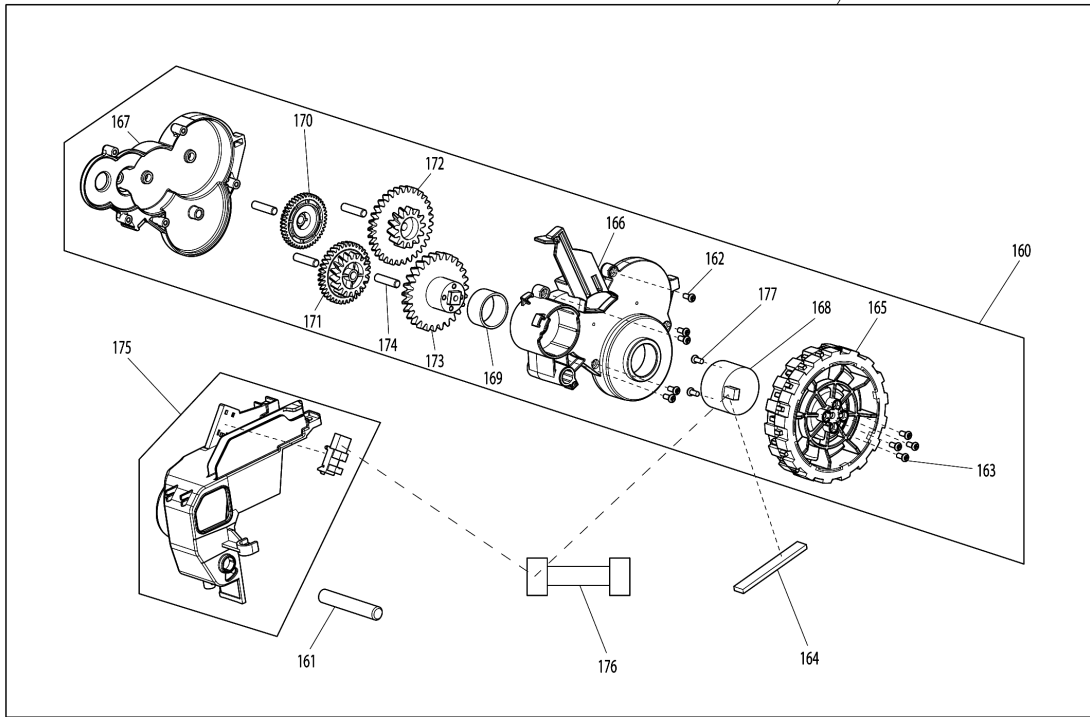

Model No.DRC200 ROBOTIC CLEANER

R

47