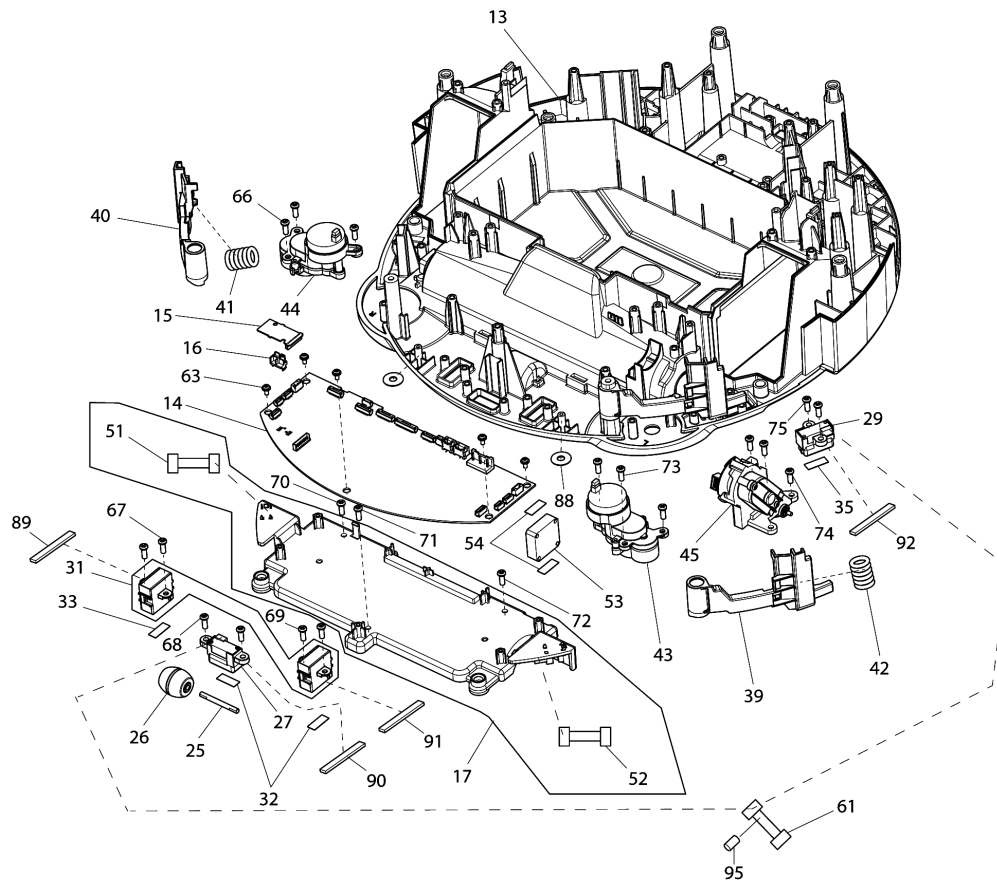

Model No.DRC200 ROBOTIC CLEANER