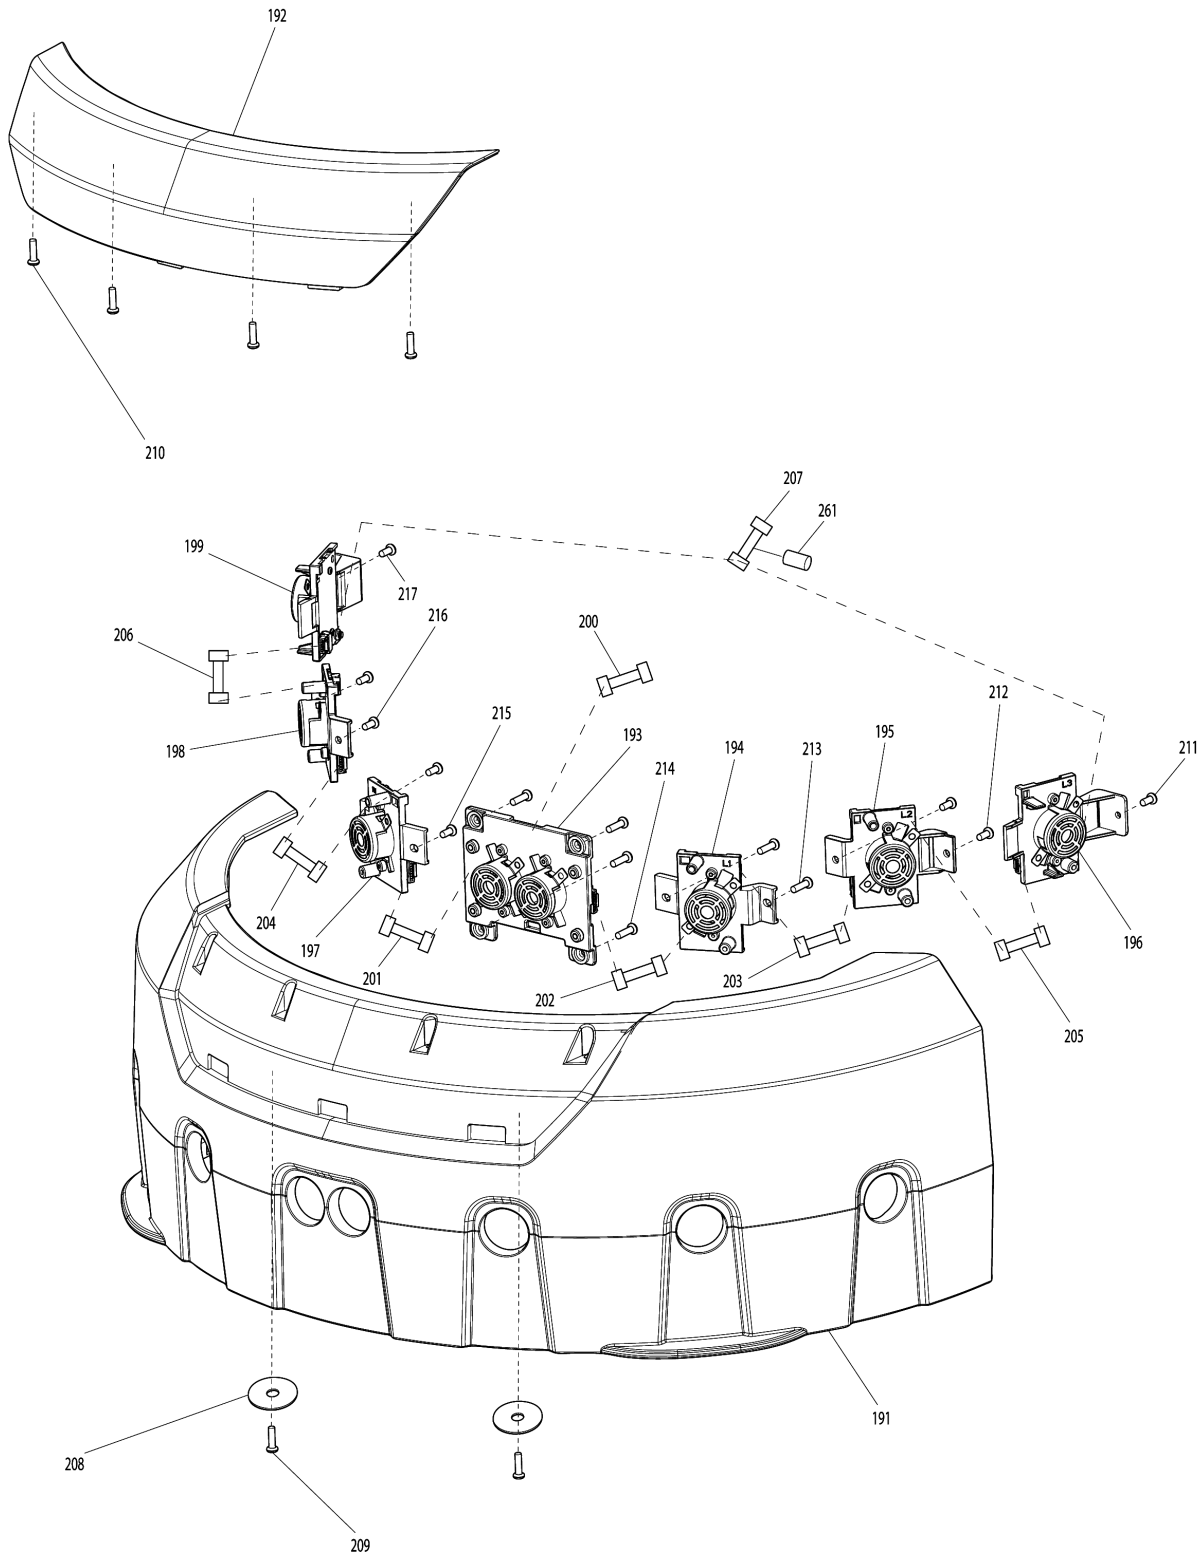

Model No.DRC200 ROBOTIC CLEANER