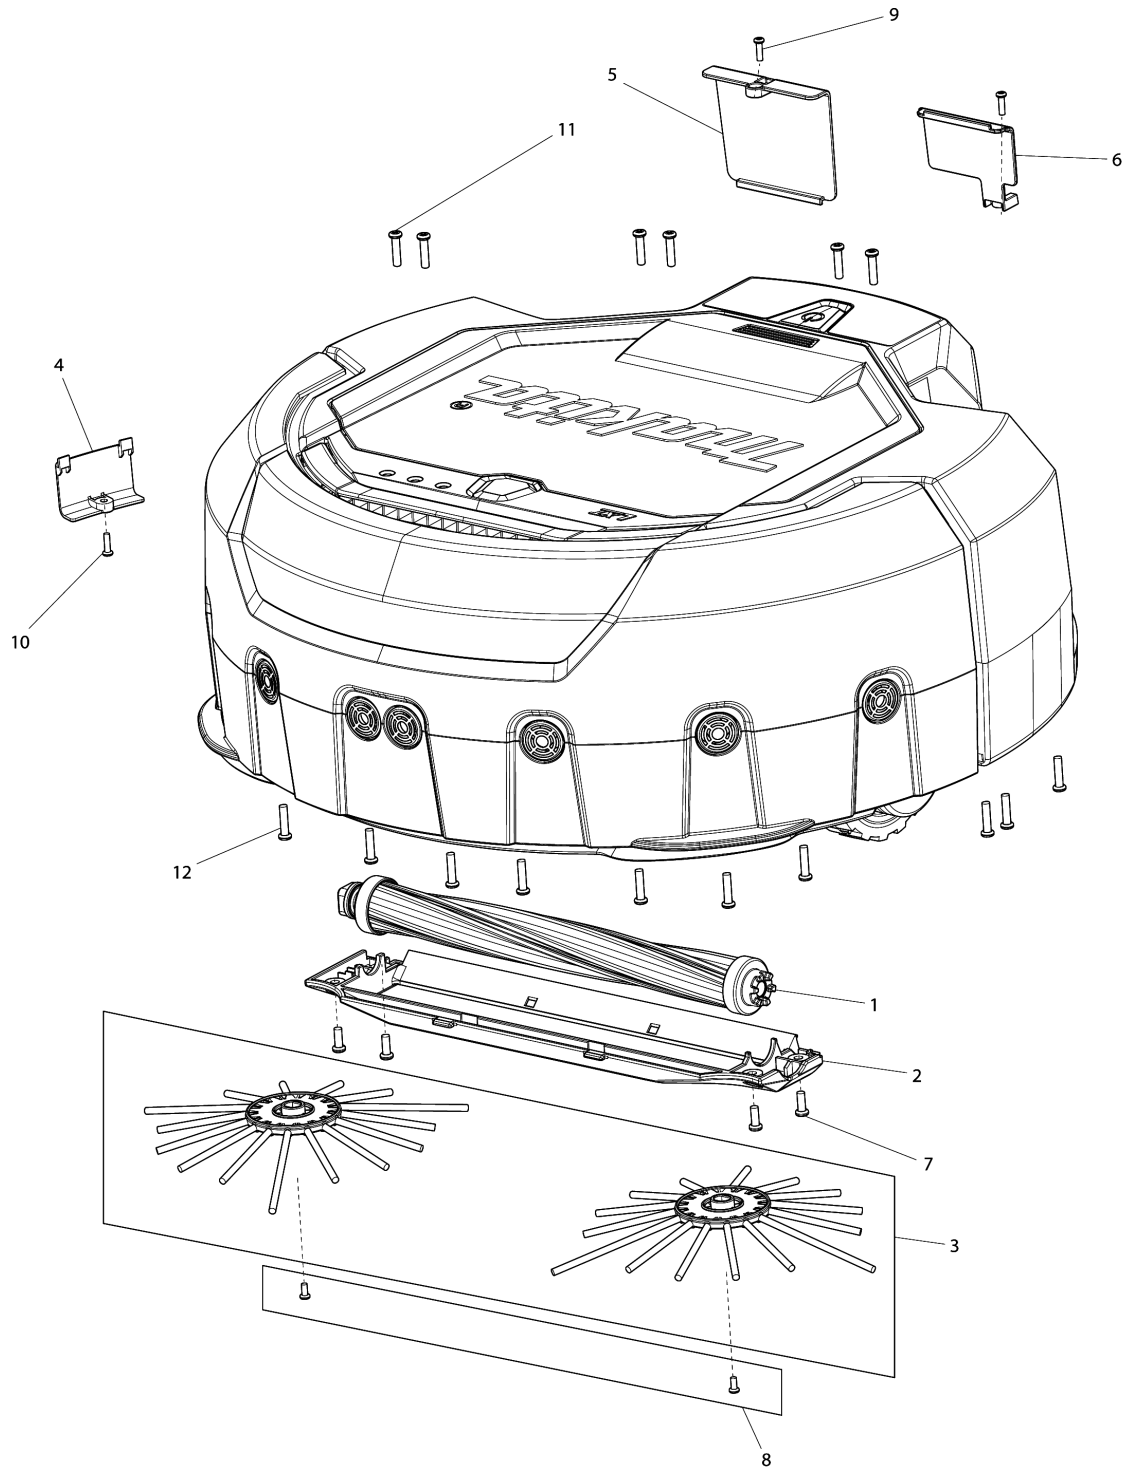

Model No.DRC200 ROBOTIC CLEANER