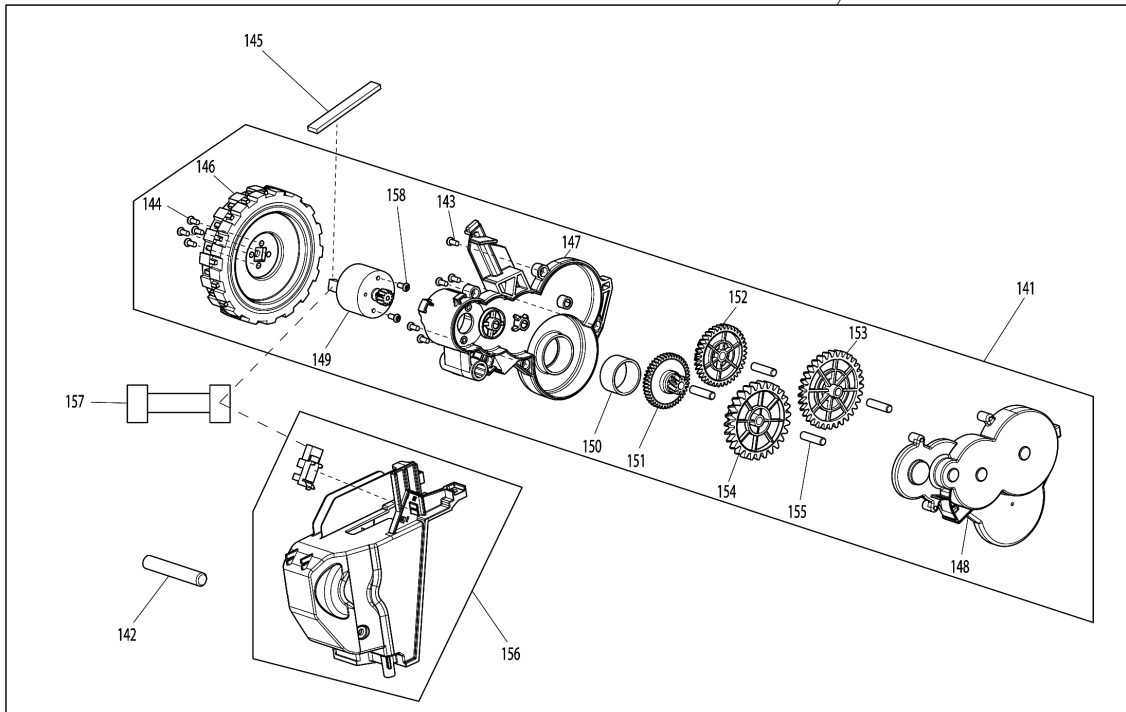

Model No.DRC200 ROBOTIC CLEANER

R

47

L

46