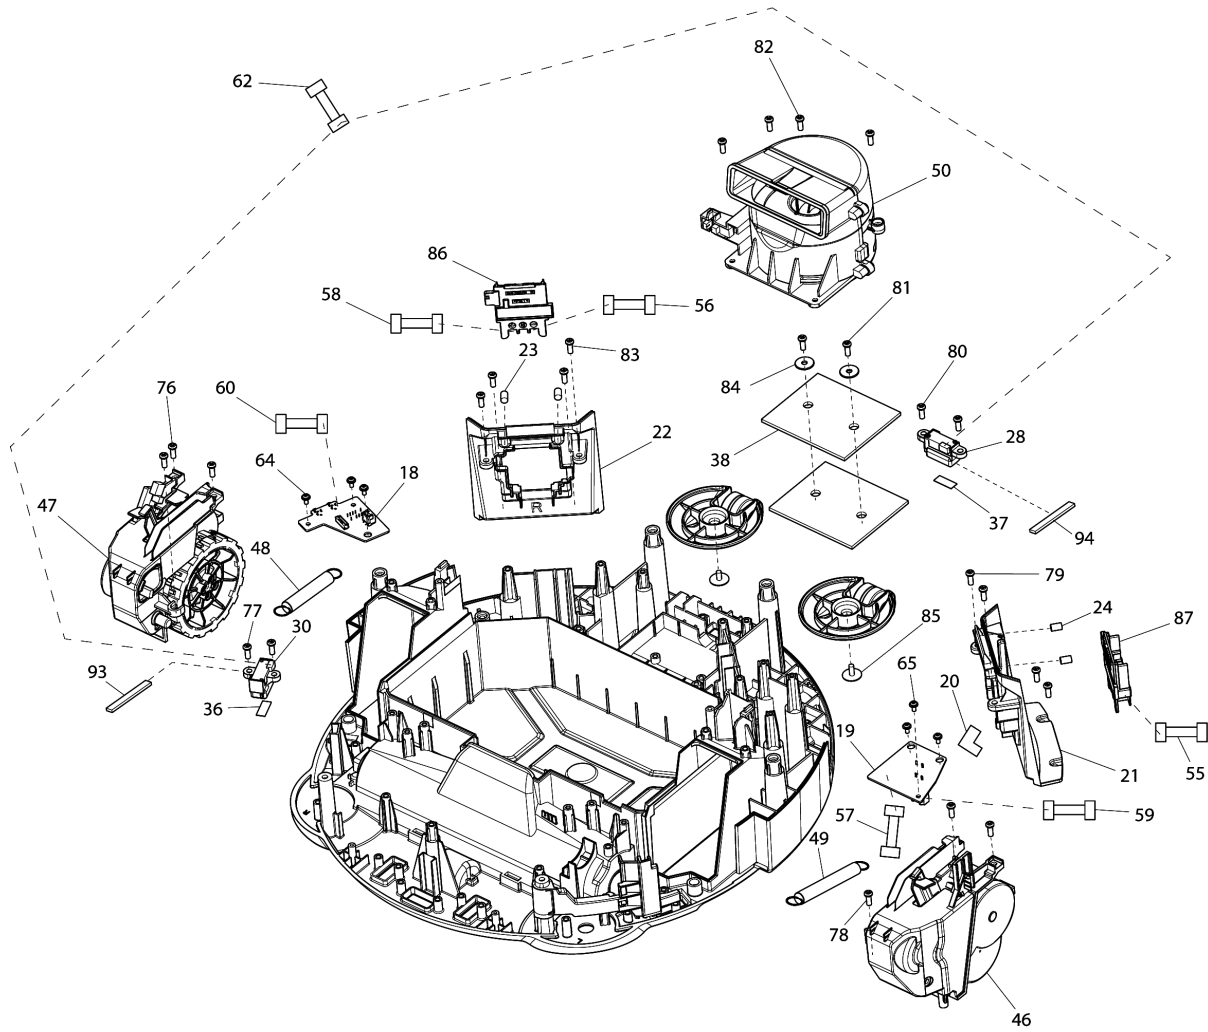

Model No.DRC200 ROBOTIC CLEANER