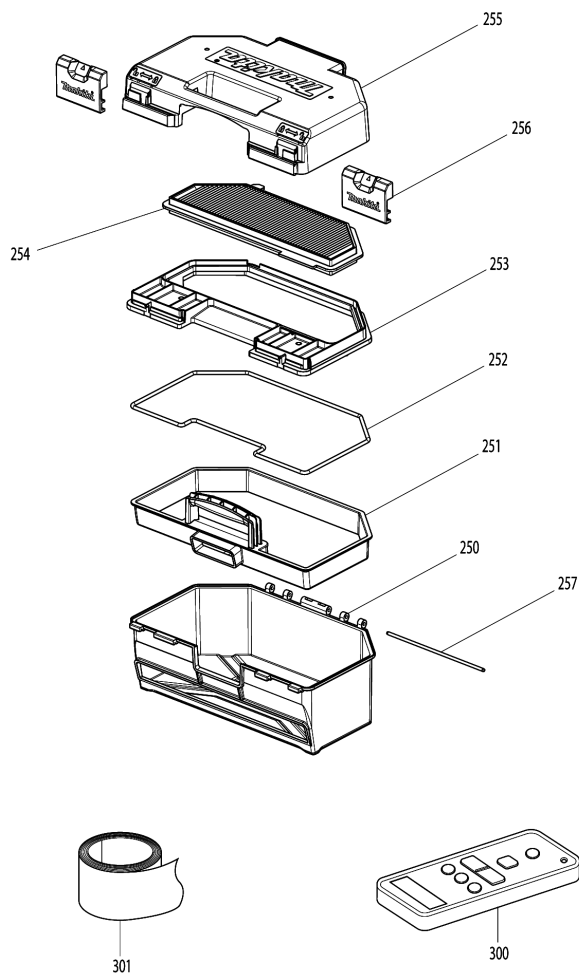

Model No.DRC200 ROBOTIC CLEANER

Model No.DRC200 ROBOTIC CLEANER

Položka	Číslo dílu	Popis	Změna	Množství	New/Old	Možnost 1	Možnost 2	Poznámka
001	SH00000063	MAIN BRUSH ASSY		1	*			
001-1	SH00000313	ROTATION BRUSH	<	1				
002	SH00000064	BOTTOM PLATE ASSY		1	*			
002-1	SH00000314	ROTATION BRUSH COVER	<	1				
003	SH00000065	SIDE BRUSH ASSY 2PCS		1				
004	SH00000066	FW COVER		1				
005	SH00000067	CABLE COVER R		1	*			
005-1	SH00000267	CABLE COVER R	<	1				
006	SH00000068	CABLE COVER L		1	*			
006-1	SH00000268	CABLE COVER	<	1				
007	SH00000069	SCREW(M4X8 MACHIN)		4				
008	SH00000070	SB SCREW ASSY 2PCS		1				
009	SH00000071	SCREW(M3X10)		2				
010	SH00000071	SCREW(M3X10)		1				
011	SH00000221	SCREW(M4X16)		6				
012	SH00000221	SCREW(M4X16)		10				
013	SH00000072	LOWER BODY ASSY		1	*			
013-1	SH00000315	LOWER BODY ASSY	<	1				
014	SH00000073	CONTROL PWB ASSY		1	*			
014-1	SH00000291	CONTROL PWB ASSY	<	1				
015	SH00000241	RF MODULE		1	*			
015-1	SH00000305	RF MODULE	<	1				
016	SH00000075	RF HOLDER		1				
017	SH00000076	CONTROL HOLDER ASSY		1	*			
D10		INC. 51,52			*			
017-1	SH00000287	CONTROL HOLDER ASSY	O	1				
D10		INC. 51,52						
018	SH00000078	AS PWB ASSY		1	*			
018-1	SH00000293	AS PWB ASSY	<	1				
019	SH00000079	BATTERY PWB ASSY		1	*			
019-1	SH00000272	BATTERY PWB ASSY	<	1	*			
019-2	SH00000306	BATTERY PWB ASSY	<	1				
020	SH00000080	INSULATING SHEET		1				
021	SH00000081	TERMINAL HOLDER L		1				
022	SH00000082	TERMINAL HOLDER R		1				
023	SH00000083	RUBBER PIN		2				
024	SH00000083	RUBBER PIN		2				
025	SH00000084	FRONT ROLLER SHAFT		1				
026	SH00000085	FRONT ROLLER ASSY		1				
027	SH00000086	IR SENSOR C ASSY		1	*			
027-1	SH00000278	IR SENSOR C ASSY	<	1	*			
027-2	SH00000303	IR SENSOR C ASSY	<	1				

Please order the parts with part number.

Print Date 26/9/2019